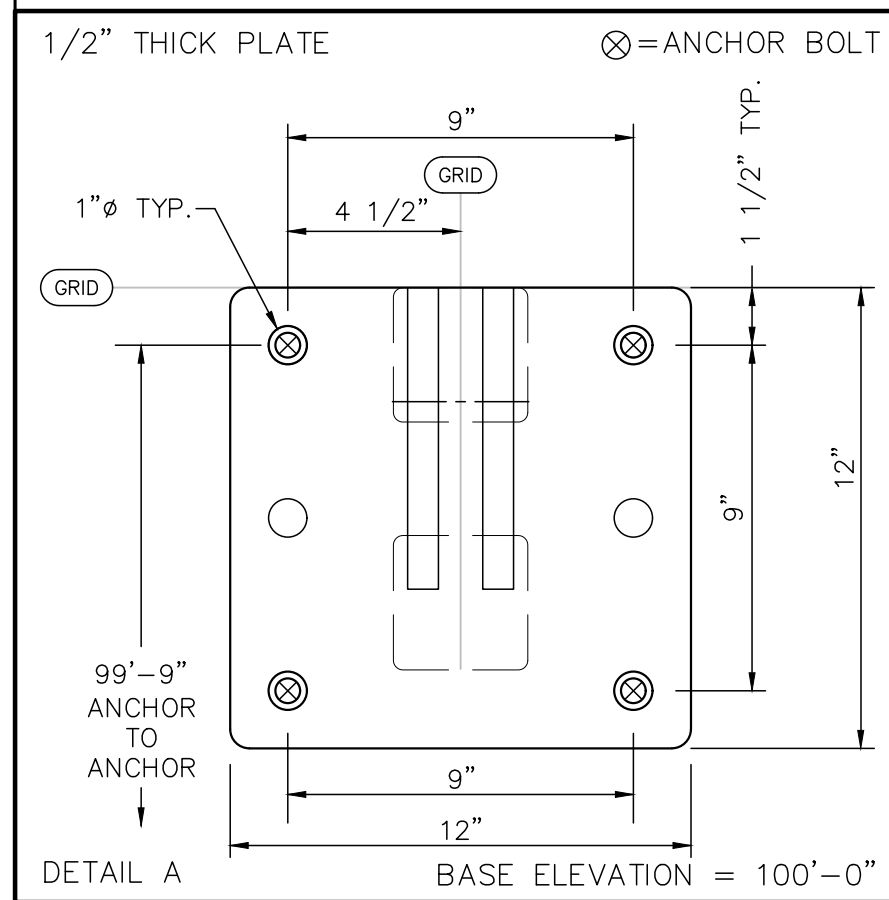

100'-0"
(O-O BASE PLATES)

		Calhoun Superstructure Ltd. 3702 Bruce Rd #10 Tara, Ontario, Canada N4H 2N0 800-265-3994 www.calhounsuperstructure.com	
		NAME	DATE
		L T C	23/03/2023
		CHECKED	A G B 23/03/2023
		ENG. APPR.	
PROPRIETARY AND CONFIDENTIAL: THE INFORMATION CONTAINED IN THIS DRAWING IS THE SOLE PROPERTY OF CALHOUN SUPERSTRUCTURE. ANY REPRODUCTION IN PART OR AS A WHOLE WITHOUT THE WRITTEN PERMISSION OF CALHOUN SUPERSTRUCTURE IS PROHIBITED.			
No.	DESCRIPTION	DATE	
	REVISION / ISSUE		

CALHOUN

100' CC+
10'-0" WEB LEG

SIZE: DWS, No.
D 100' CC+ 10' Leg

SCALE: N T S SHEET 1 OF 1